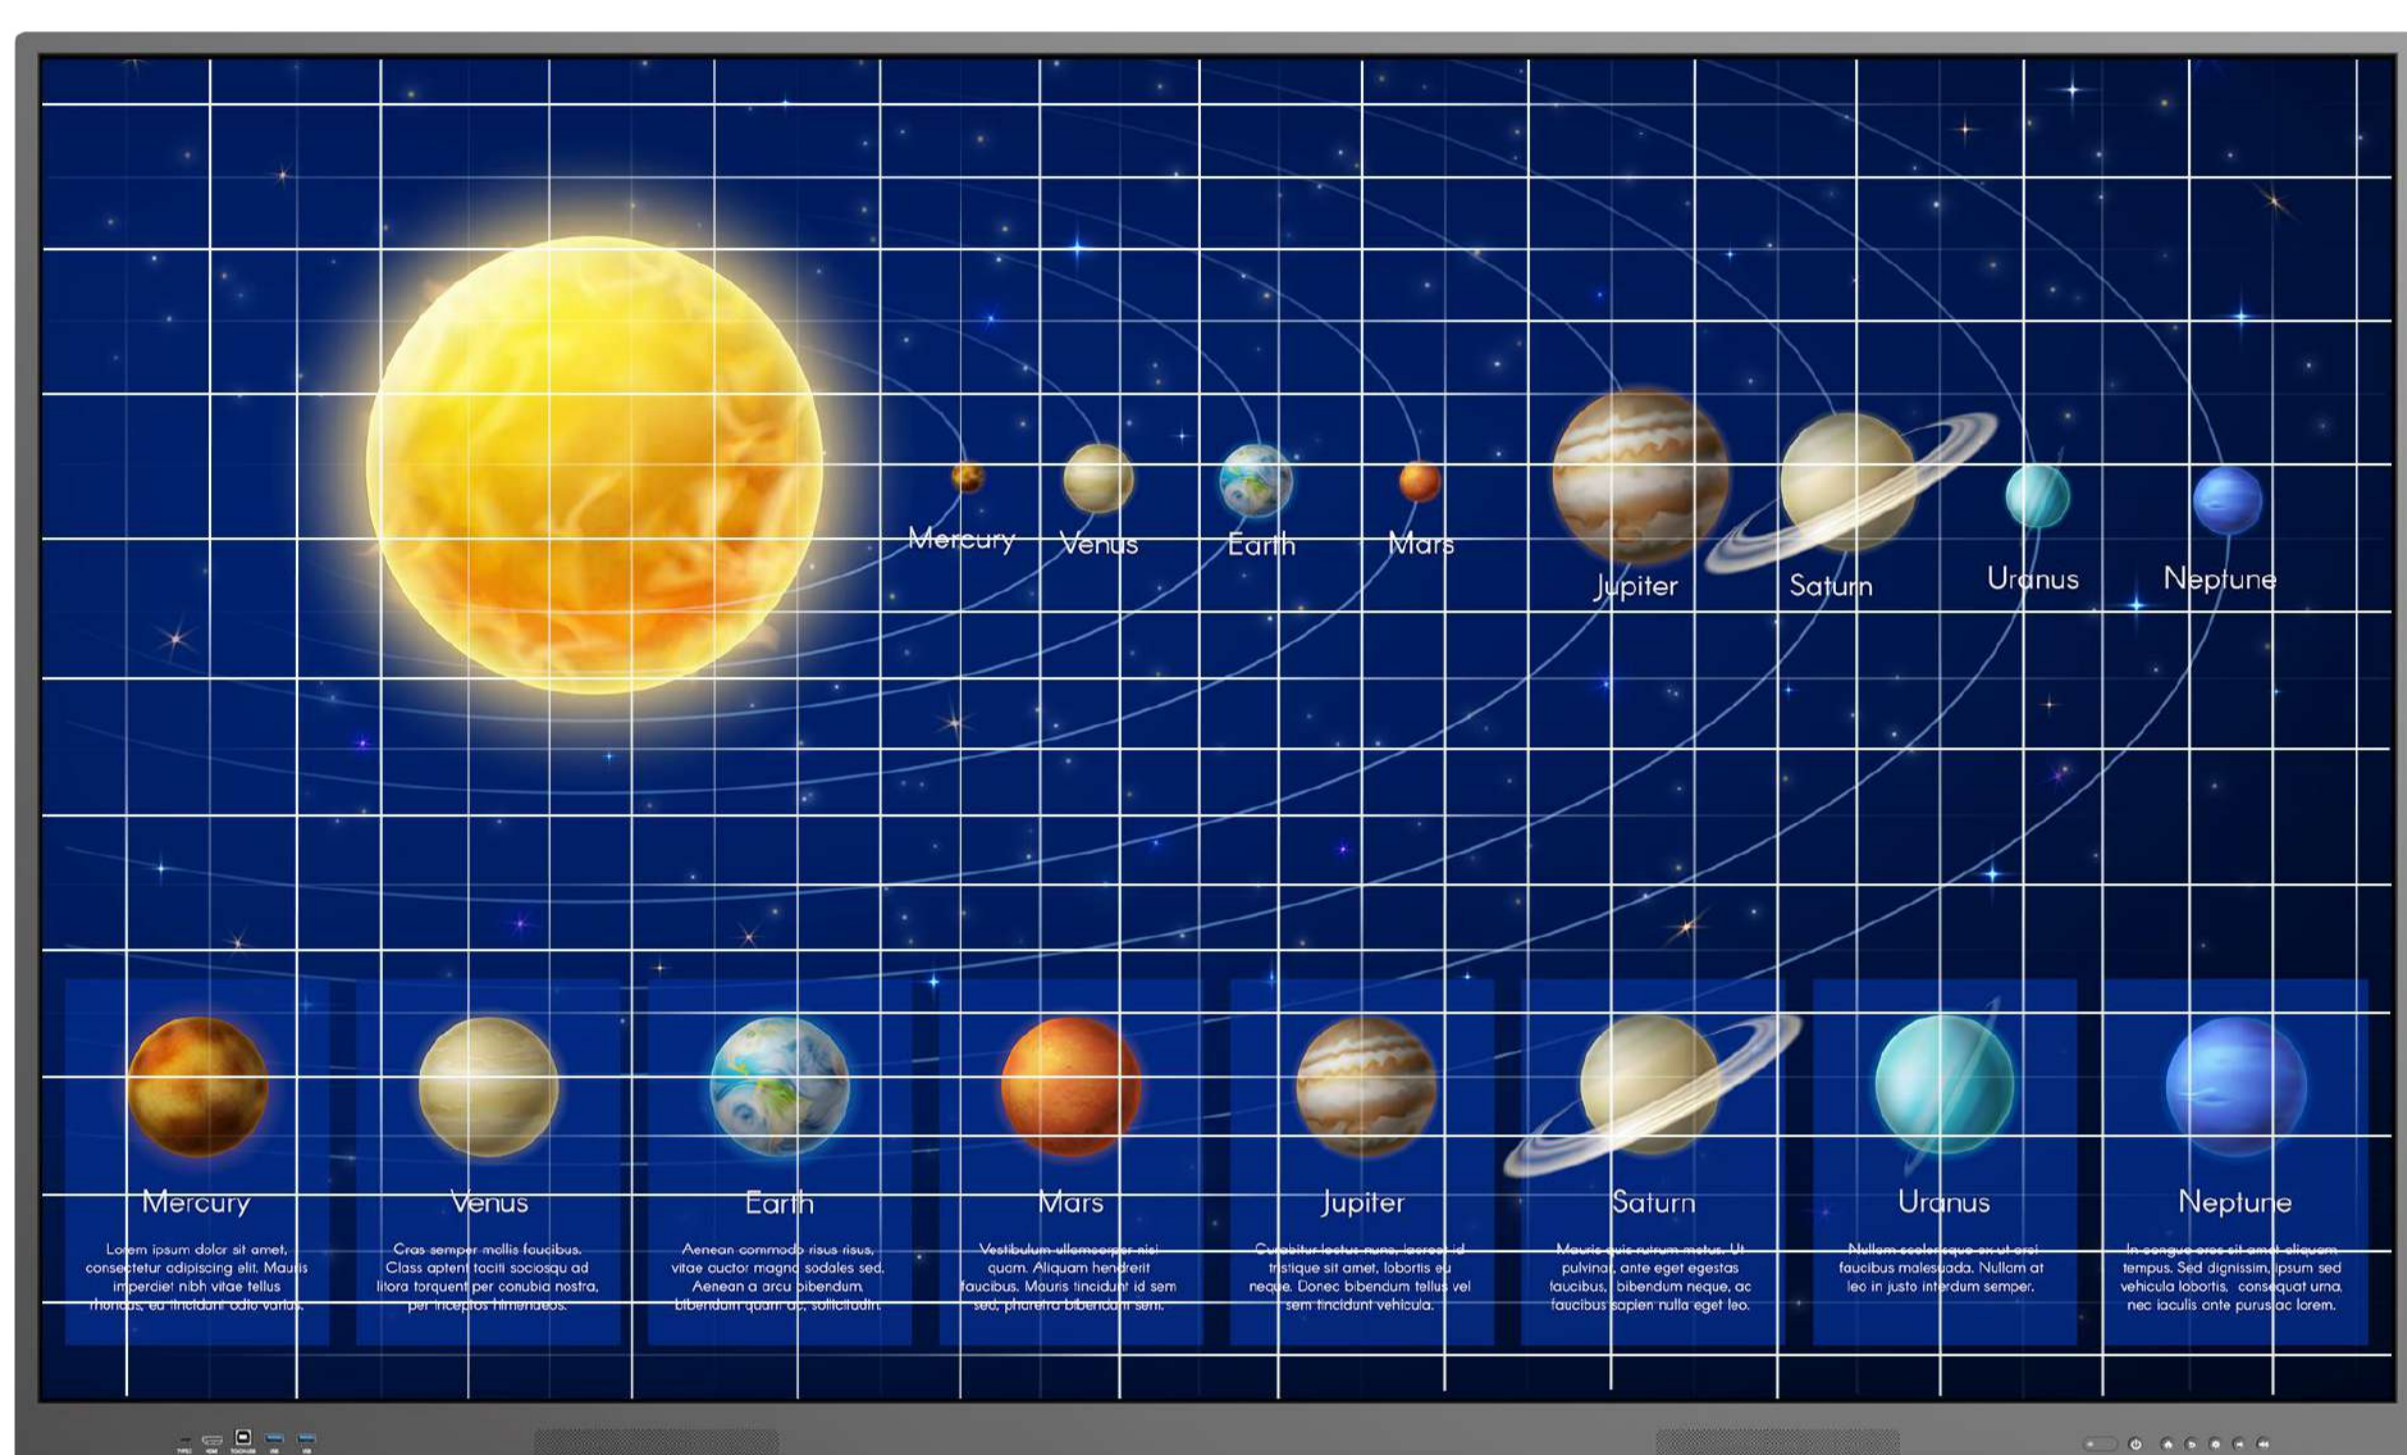

Horion interactive display-K6A

Touch to unleash curiosity & creation

65" / 75" / 86"

A visual feast more suitable for the classroom

4K resolution / 178 degrees wide view / Intelligent eye protection

P1: 4K resolution

P2: Non-4K resolution

Stunning 4K quality and 178 degrees wide viewing angle, with realistic and delicate images, clearer images, richer colors, and a more natural appearance, an excellent choice for classrooms.

Horion K6A supports intelligent eye protection mode, the screen brightness automatically adjusts to the environment brightness, effectively reduces the blue light emitting point, cares for the eye health of teachers and students.

Wireless screen mirroring of 4 devices simultaneously. Supports Airplay / Miracast / one-click dongle (compatible with type-c port). Contents of PCs, tablets and mobile phones can be easily shared on Horion K6A. Teachers can share their courseware and students can share their inspiration on this professional display.