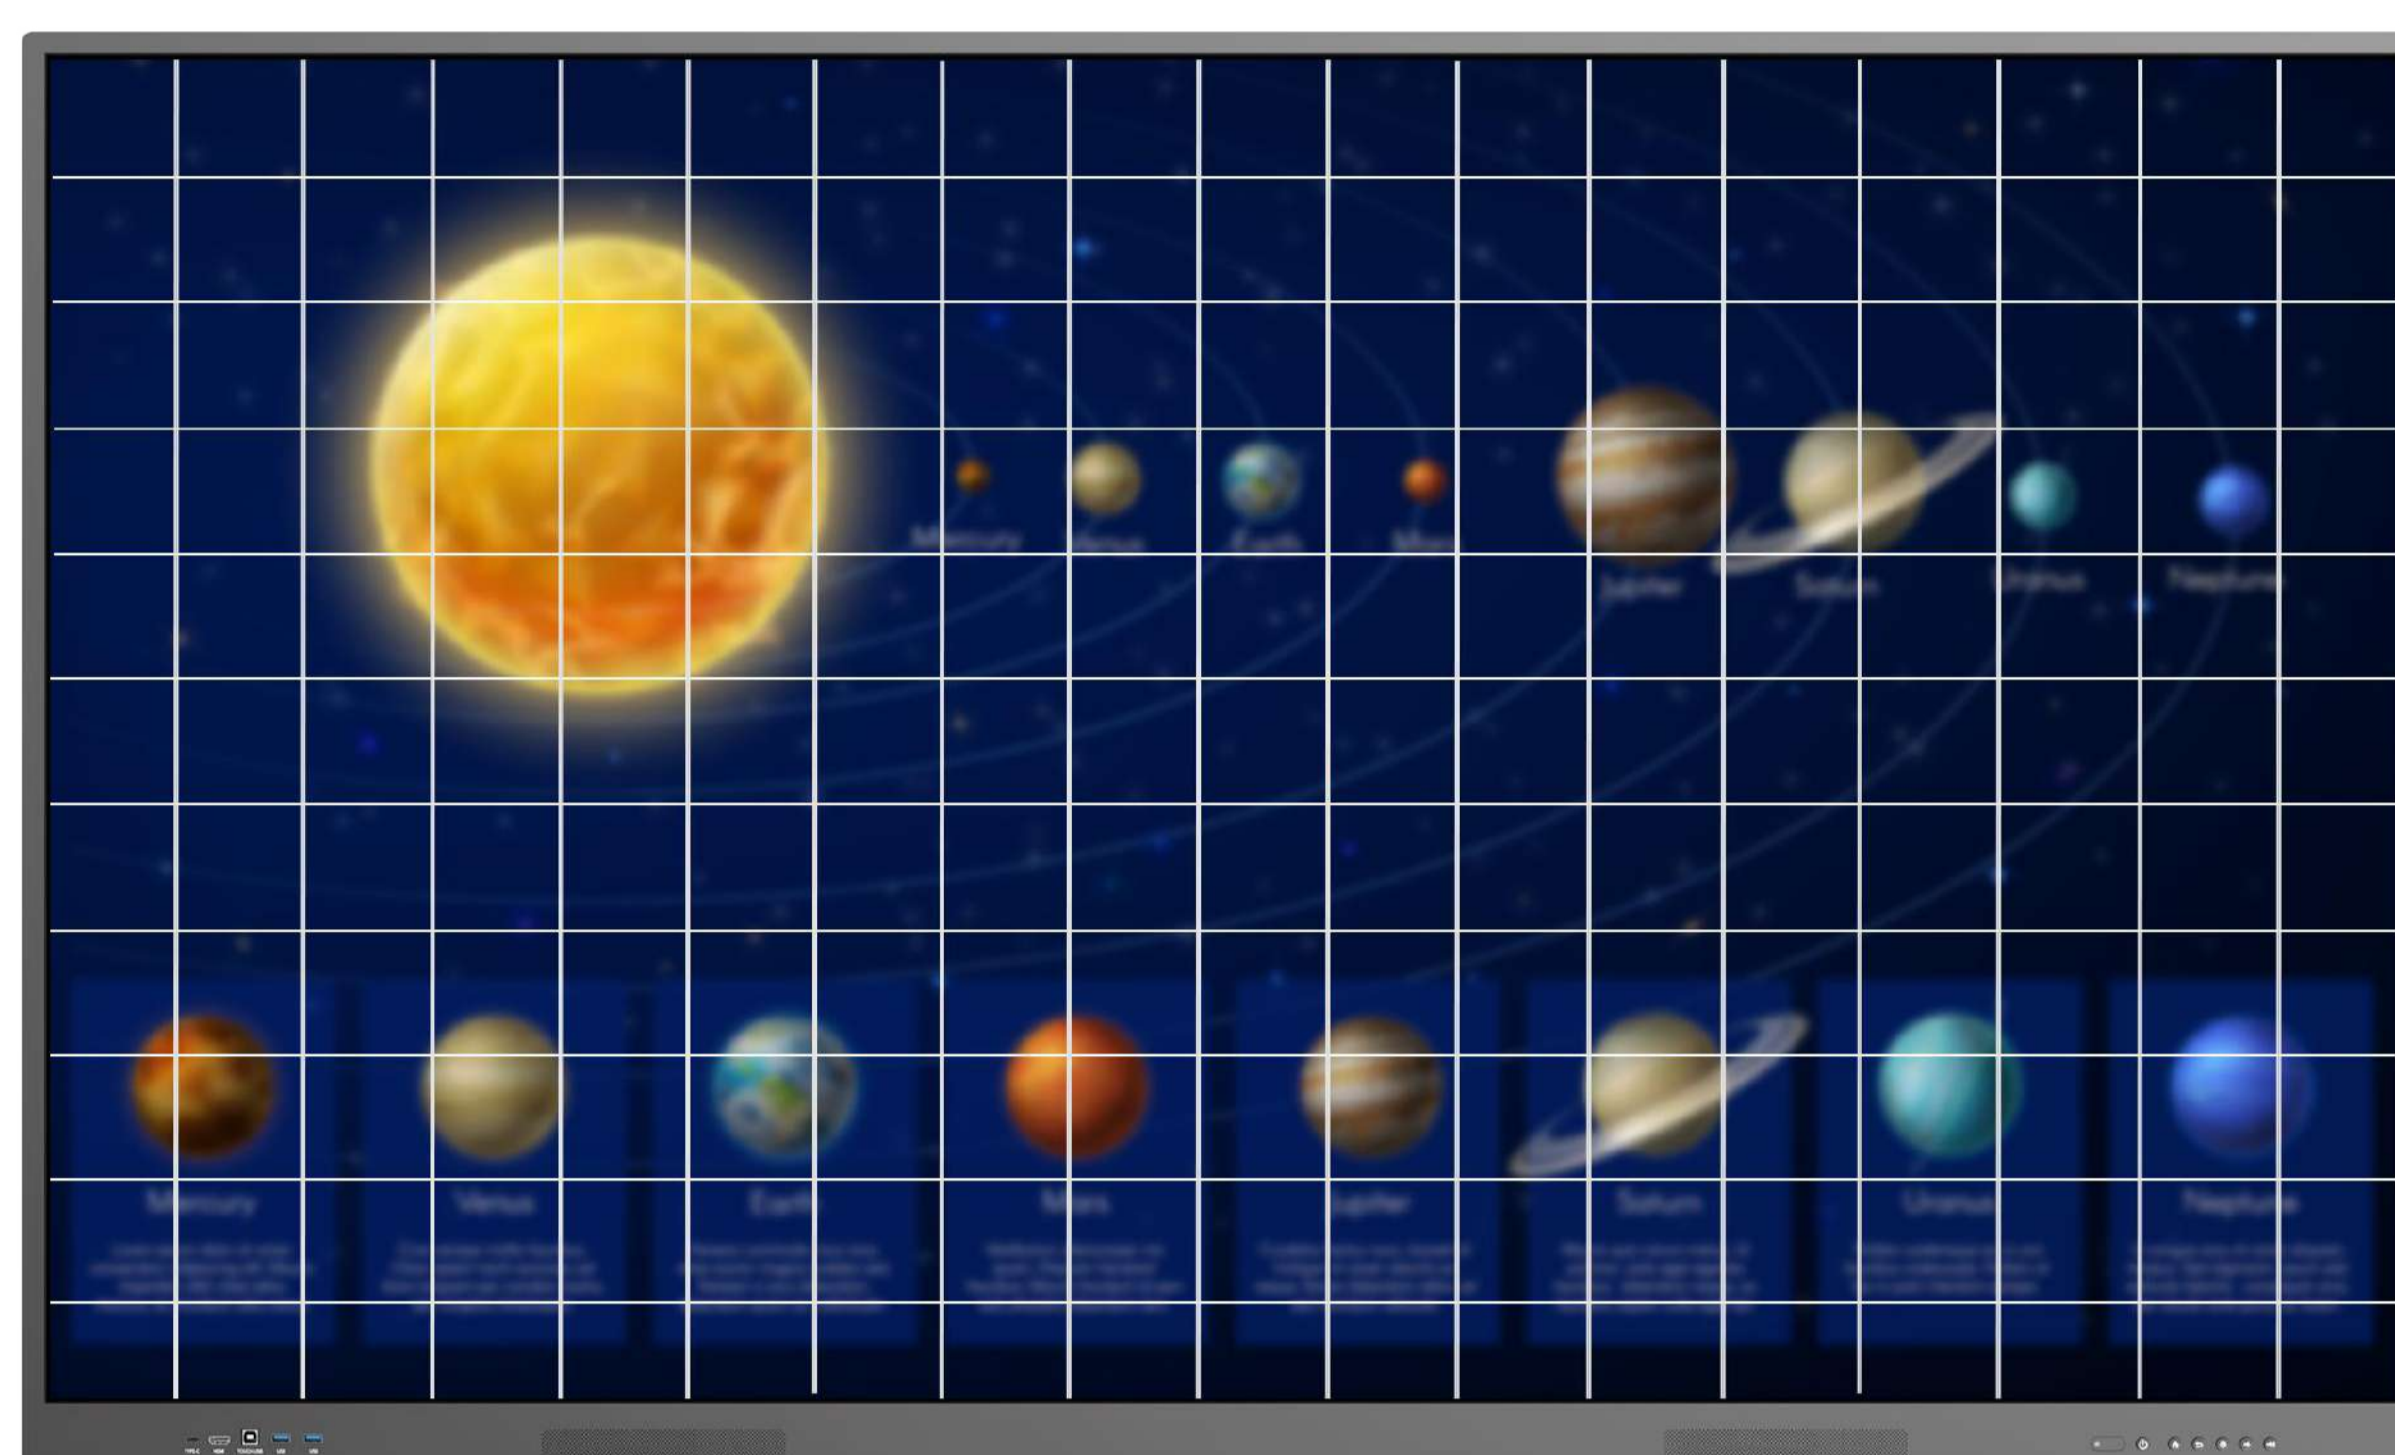

Horion interactive display-K6A

Touch to unleash curiosity & creation

65" / 75" / 86"

A visual feast more suitable for the classroom

4K resolution / 178 degrees wide view / Intelligent eye protection

P1: 4K resolution

P2: Non-4K resolution

Stunning 4K quality and 178 degrees wide viewing angle, with realistic and delicate images, clearer images, richer colors, and a more natural appearance, an excellent choice for classrooms.

Horion K6A supports intelligent eye protection mode, the screen brightness automatically adjusts to the environment brightness, effectively reduces the blue light emitting point, cares for the eye health of teachers and students.