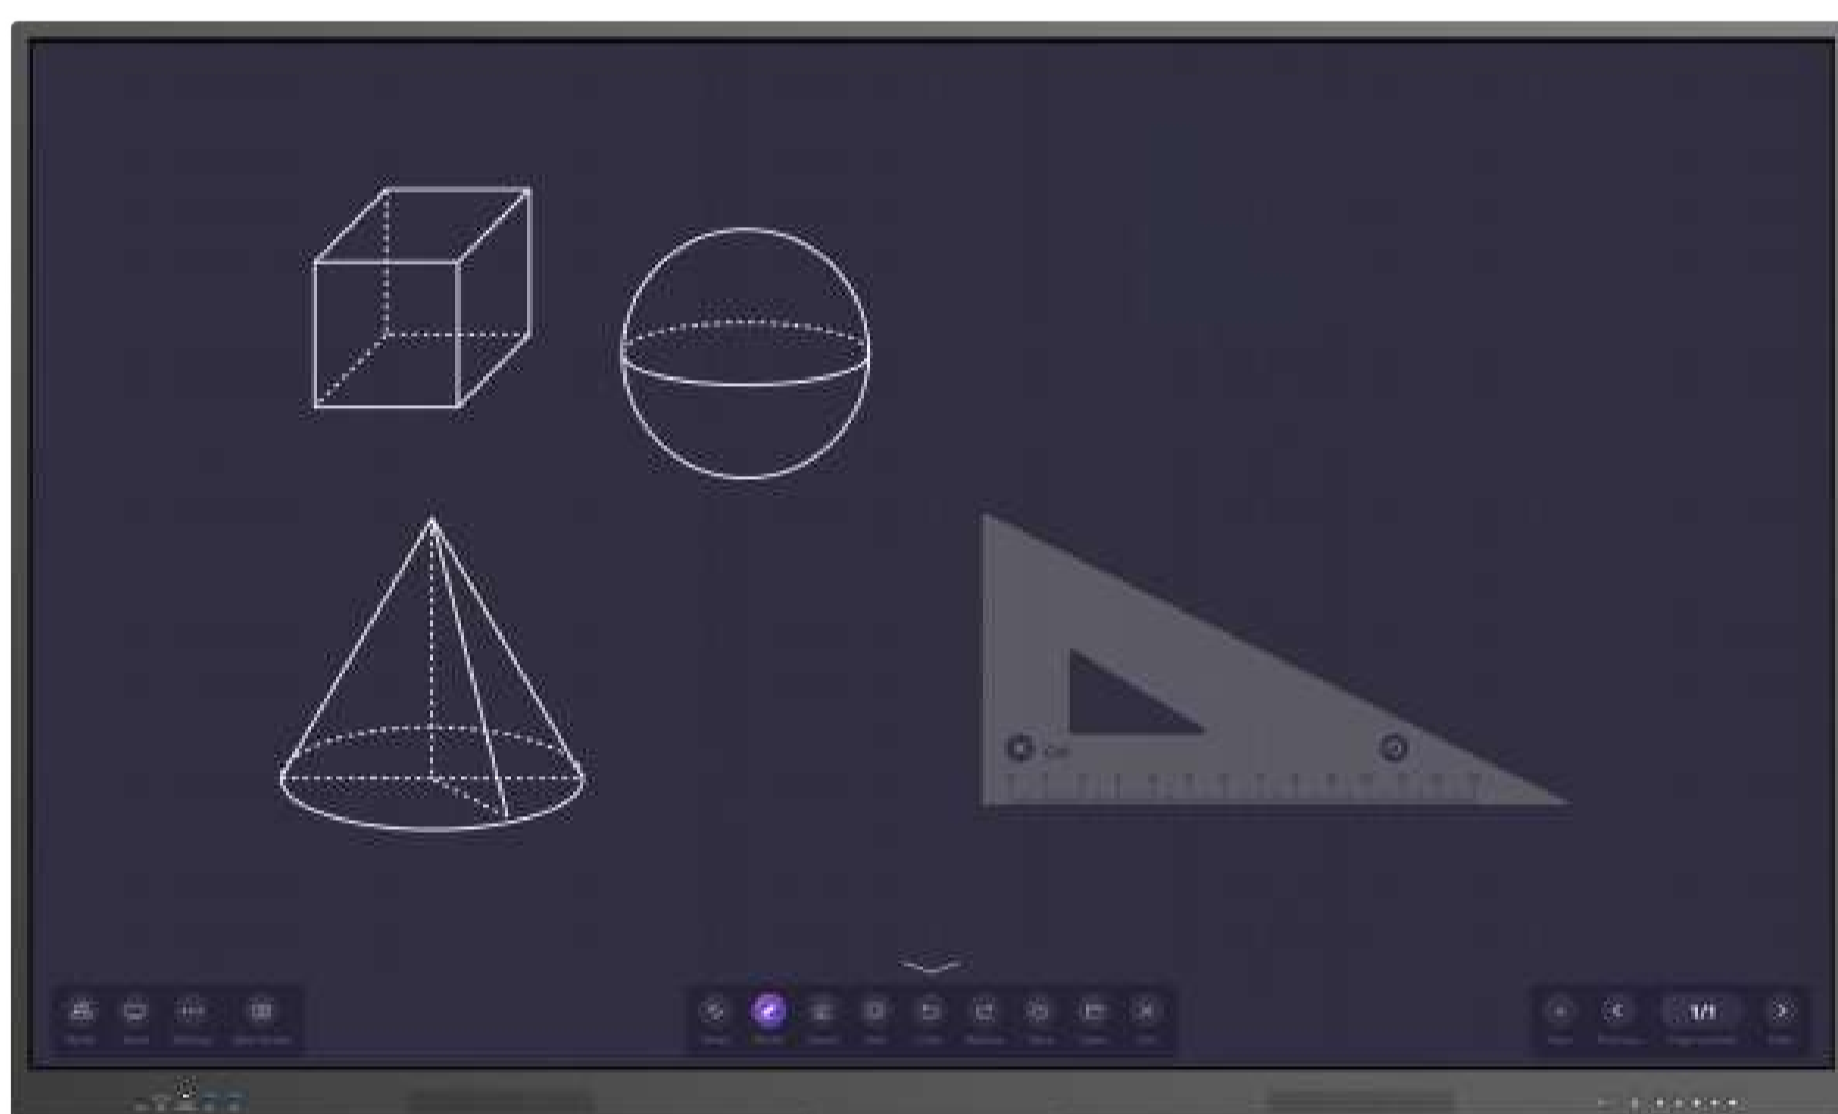

Horion K6A offers a variety of intelligent drawing tools such as polygons, three-dimensional graphics, triangular boards and rulers. The content of a single board becomes multidimensional and dynamic, making classroom interaction more interesting.